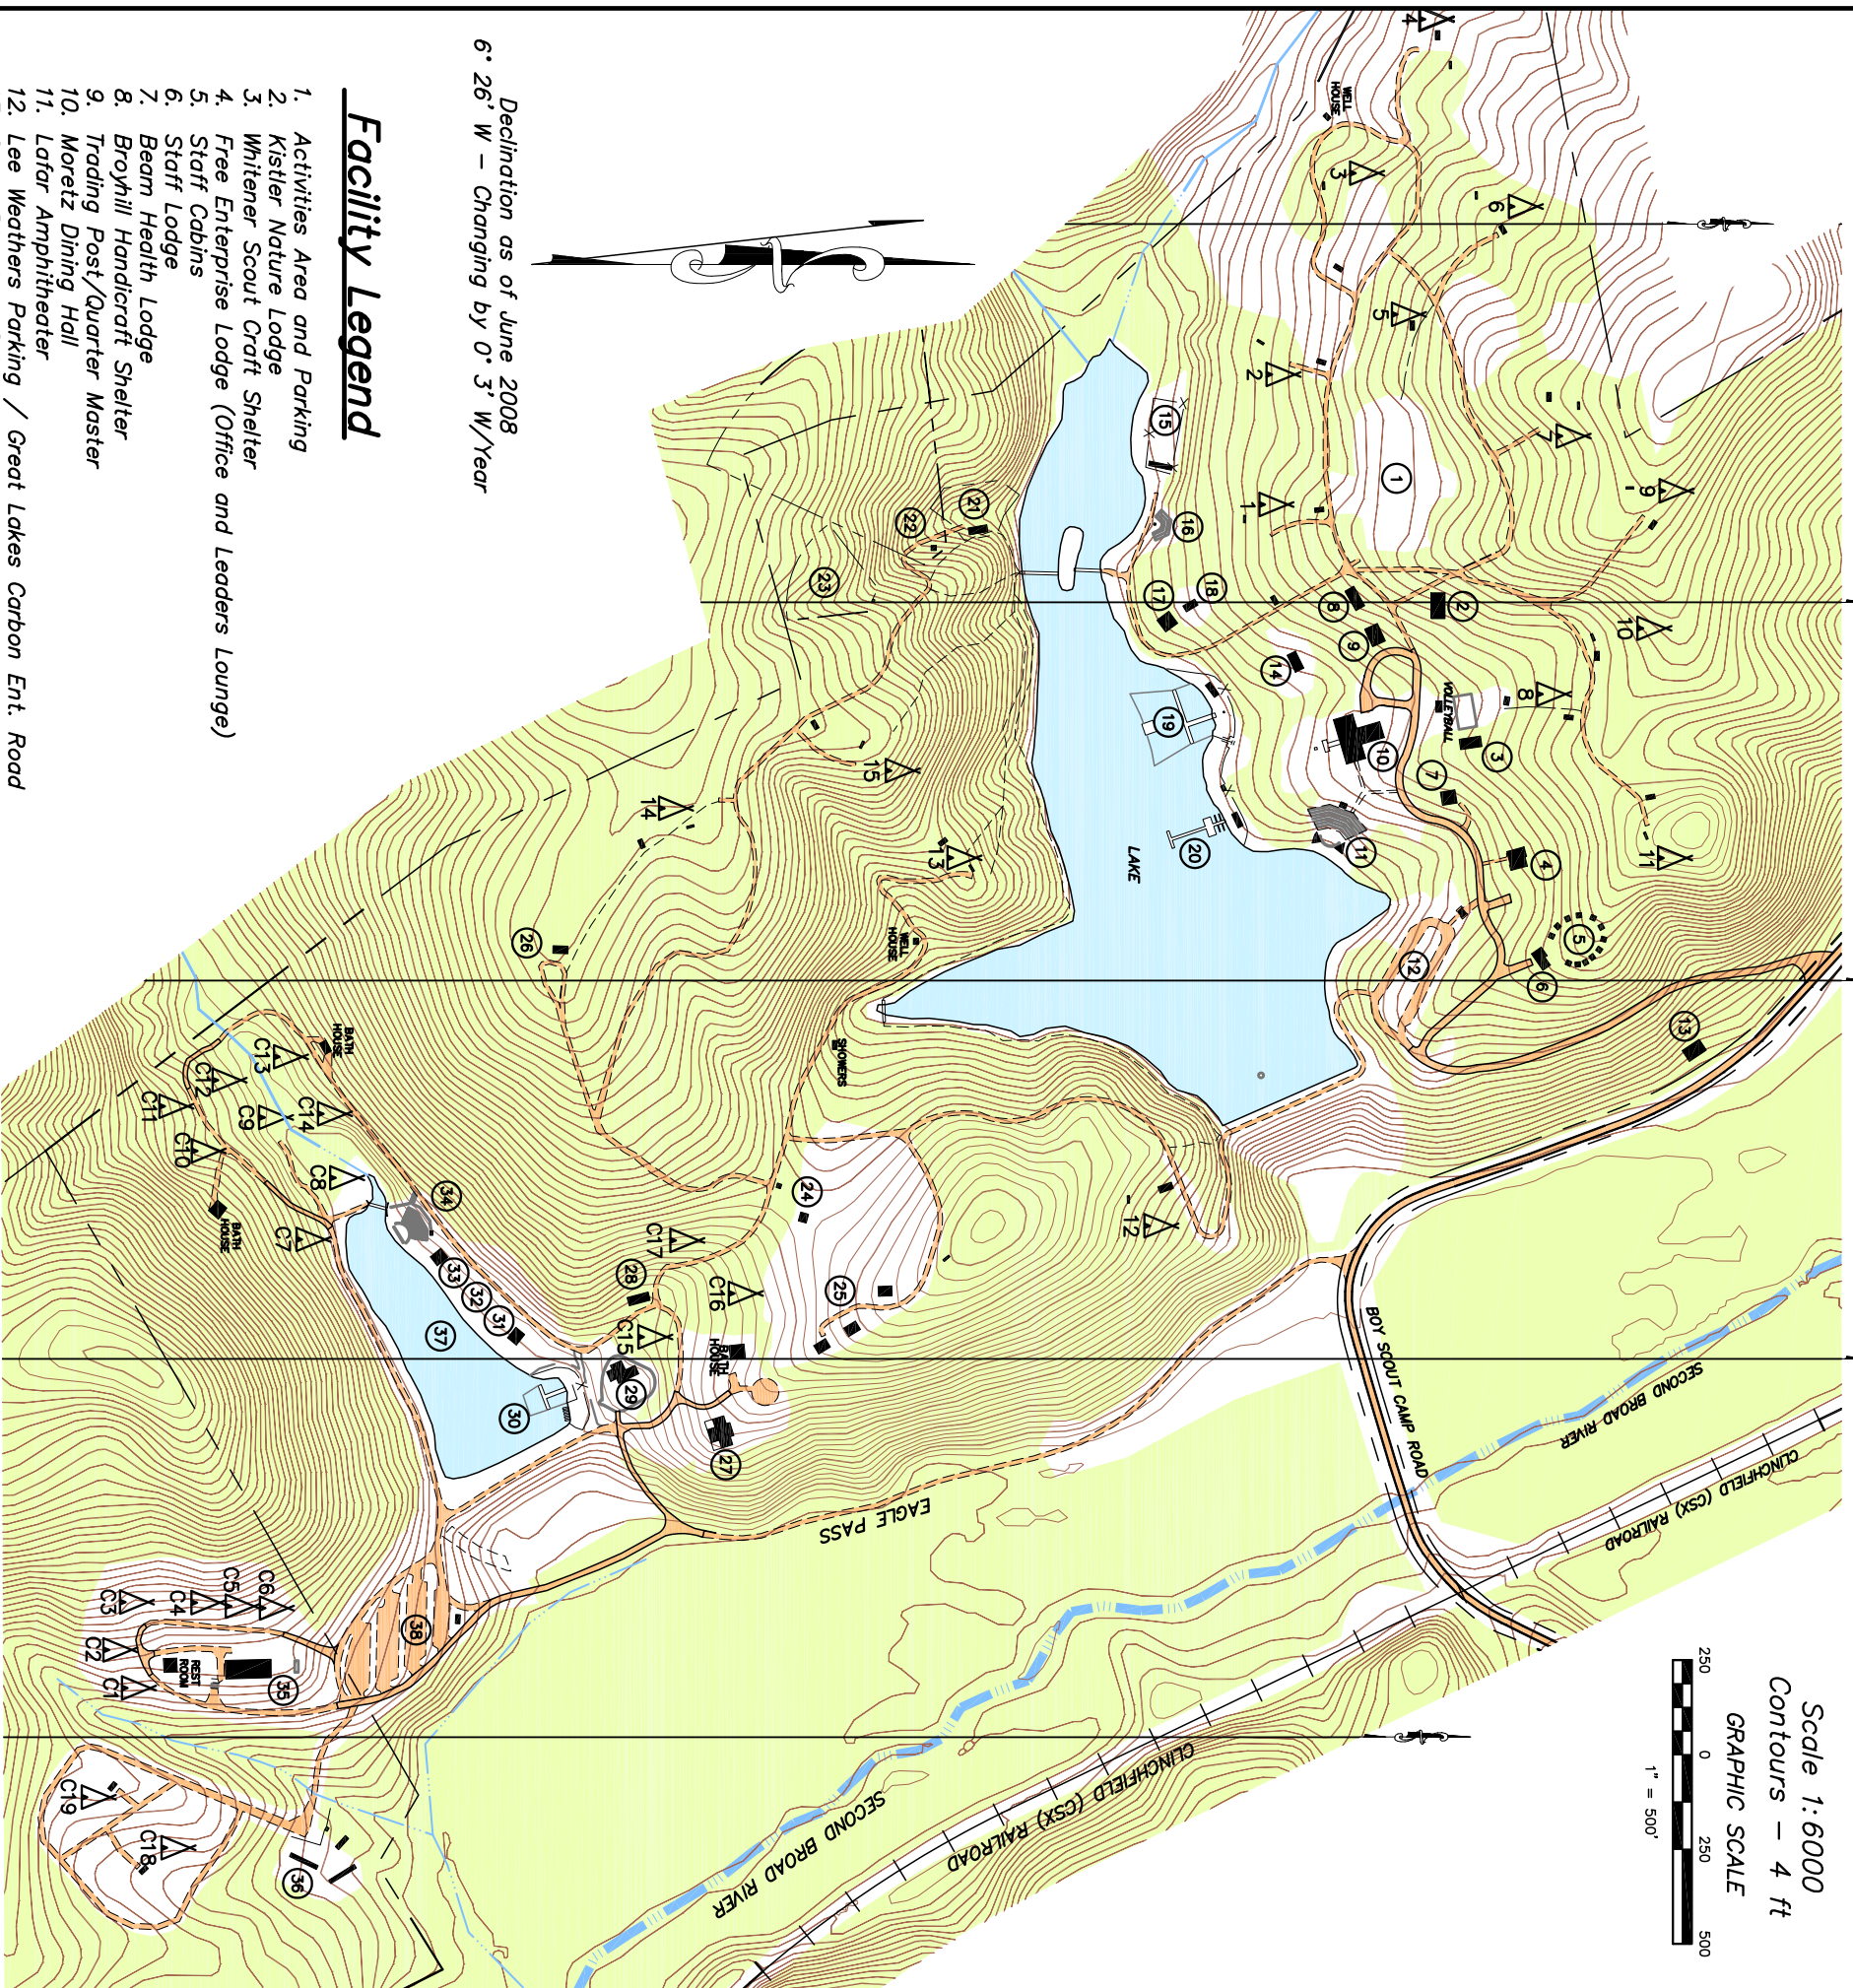

PIEDMONT SCOUT RESERVATION

Rutherfordon, North Carolina

Piedmont Council - Boy Scouts of America

Declination as of June 2008
6° 26' W - Changing by 0° 3' W/Year

Facility Legend

1. Activities Area and Parking
2. Kistler Nature Lodge
3. Whitiener Scout Craft Shelter
4. Free Enterprise Lodge (Office and Leaders Lounge)
5. Staff Cabins
6. Staff Lodge
7. Beam Health Lodge
8. Broyhill Handicraft Shelter
9. Trading Post/Quarter Master
10. Moretz Dining Hall
11. Lafor Amphitheater
12. Lee Weathers Parking / Great Lakes Carbon Ent. Road
13. Camp Directors Cabin
14. Central Showers
15. Earle Melton Archery Range
16. Chapel
17. Climbing Eagles Program Shelter
18. OA Dance Arbor
19. Robinson Water-front
20. Boat Docks
21. Porter Rifle Range
22. Shotgun Range
23. Black Powder Range
24. Rankin's Roost Climbing/Rappelling Tower
25. Robinson Family Cabins
26. Patterson COPE Course
27. Smith Lodge
28. Troutman / McCall Shelter
29. Belk Lodge
30. Cub Scout Swimming Area
31. Wolf Program Shelter
32. Fred M. Roberson Assembly Field
33. Bear Program Shelter
34. T.F. Rankin Amphitheater
35. Akela Pavilion
36. Kellar Shooting Sports Area
37. Fry Lake
38. Joe Carpenter Welcome Center and Parking

Feature Legend

- Property Boundary Line
- Right-of-Way Line
- Index Contour
- Intermediate Contour
- Lake, Pond
- River
- Creek, Stream
- Fence
- Railroad Line
- Forest
- Asphalt Road
- Gravel Road
- Foot Path
- Building, Structure
- Camp Site