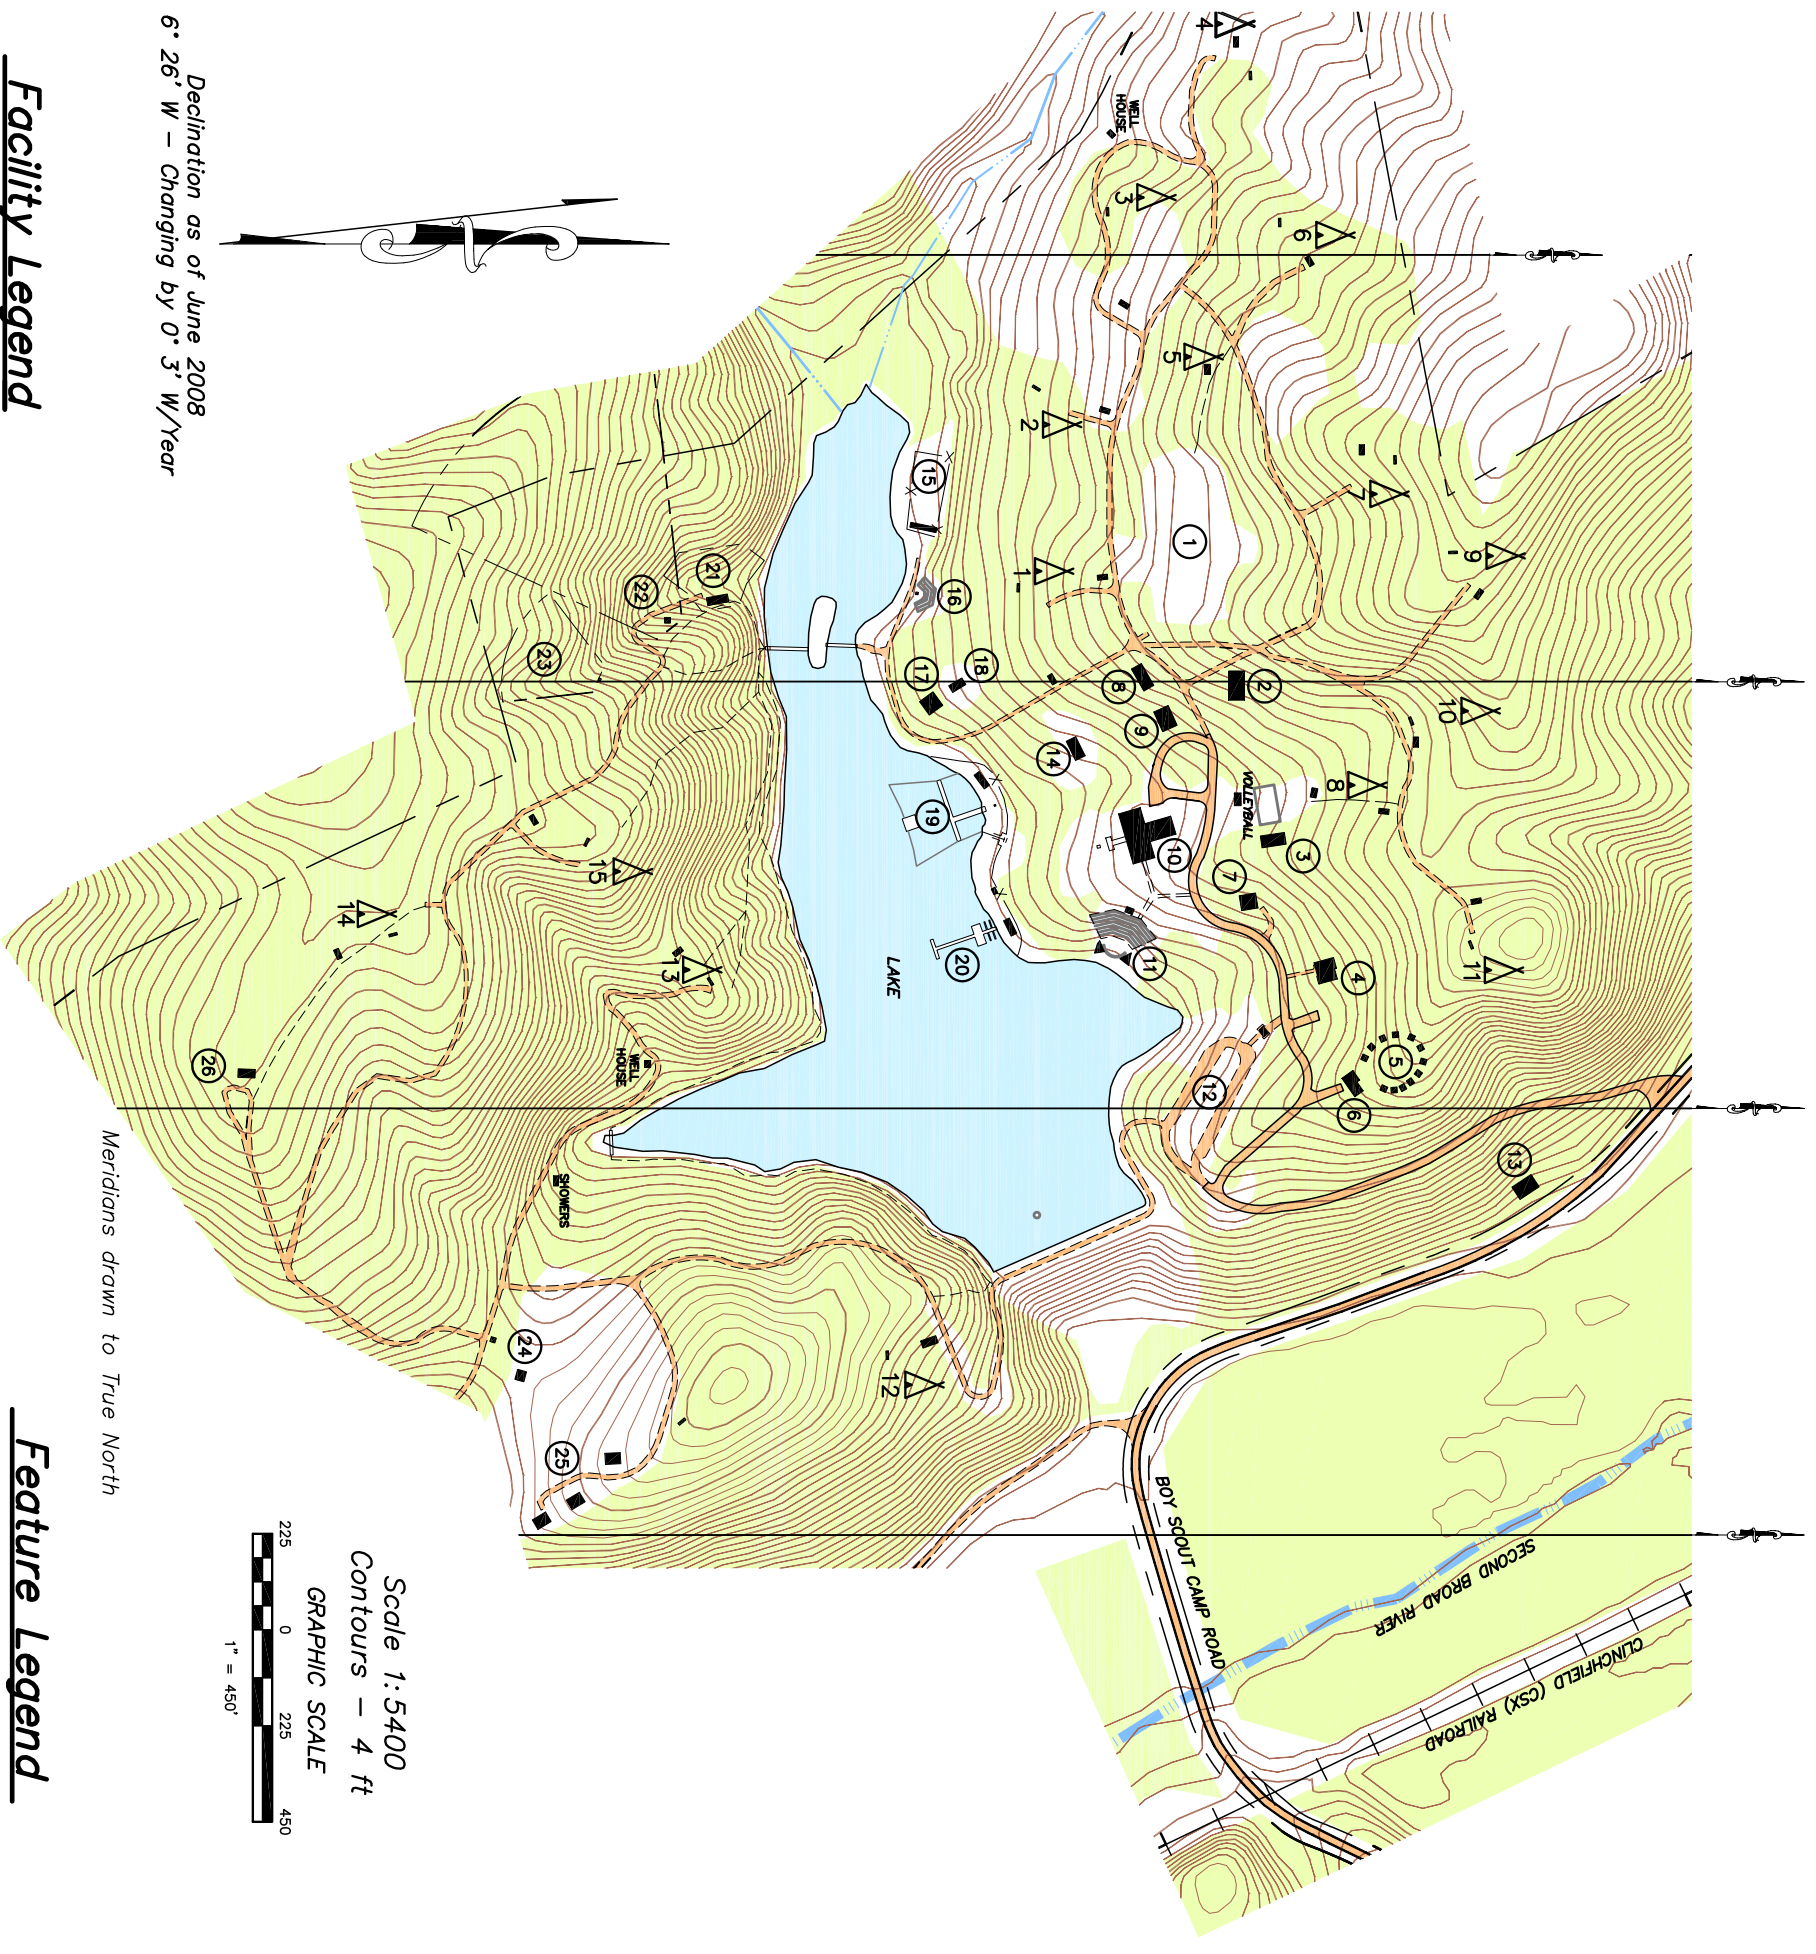

# CAMP BUD SCHIELE

## Rutherfordton, North Carolina

#### Facility Legend

1. Activities Area and Parking
2. Kistler Nature Lodge
3. Whittener Scout Craft Shelter
4. Free Enterprise Lodge (Office and Leaders Lounge)
5. Staff Cabins
6. Staff Lodge
7. Beam Health Lodge
8. Broyhill Handicraft Shelter
9. Trading Post/Quarter Master
10. Moretz Dining Hall
11. Lafor Amphitheater
12. Lee Weathers Parking / Great Lakes Carbon Ent. Road
13. Camp Directors Cabin
14. Central Showers
15. Earle Melton Archery Range
16. Chapel
17. Climbing Eagles Program Shelter
18. OA Dance Arbor
19. Robinson Water-front
20. Boat Docks
21. Porter Rifle Range
22. Shotgun Range
23. Black Powder Range
24. Rankin's Roost Climbing/Rappelling Tower
25. Robinson Family Cabins
26. Patterson COPE Course

#### Feature Legend

- Property Boundary Line
- Right-of-Way Line
- Index Contour
- Intermediate Contour
- Lake, Pond
- River
- Creek, Stream
- Fence
- Railroad Line
- Forest
- Asphalt Road
- Gravel Road
- Foot Path
- Building, Structure
- Camp Site